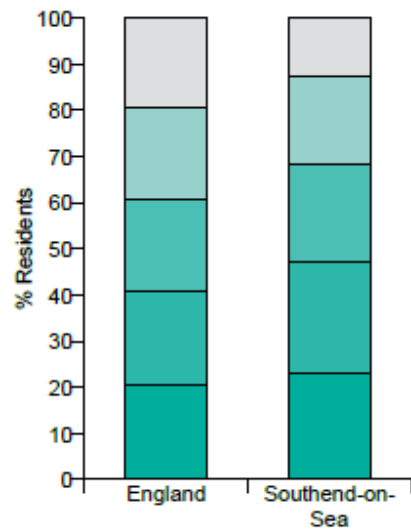

Taken from: Southend-on-Sea, Health Profile 2015. (Public Health England)

For further information on any matter relating to this profile please email licact2003@southend.gov.uk