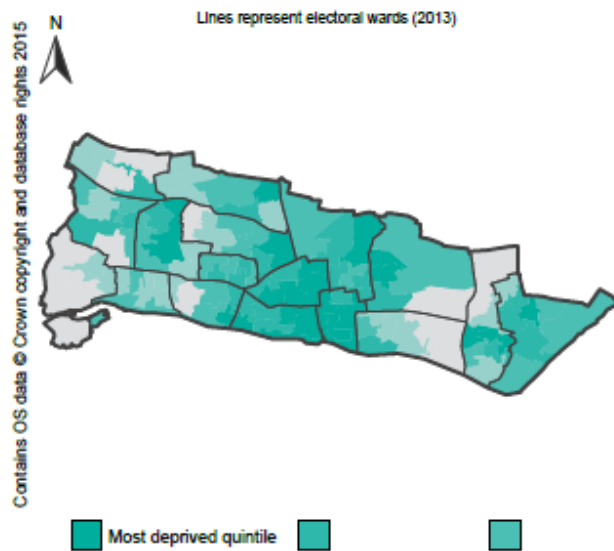

Section 8: Deprivation

Deprivation: a national view

The map shows differences in deprivation in this area based on national comparisons, using quintiles (fifths) of the Index of Multiple Deprivation 2010, shown by lower super output area. The darkest coloured areas are some of the most deprived neighbourhoods in England.

This chart shows the percentage of the population who live in areas at each level of deprivation.