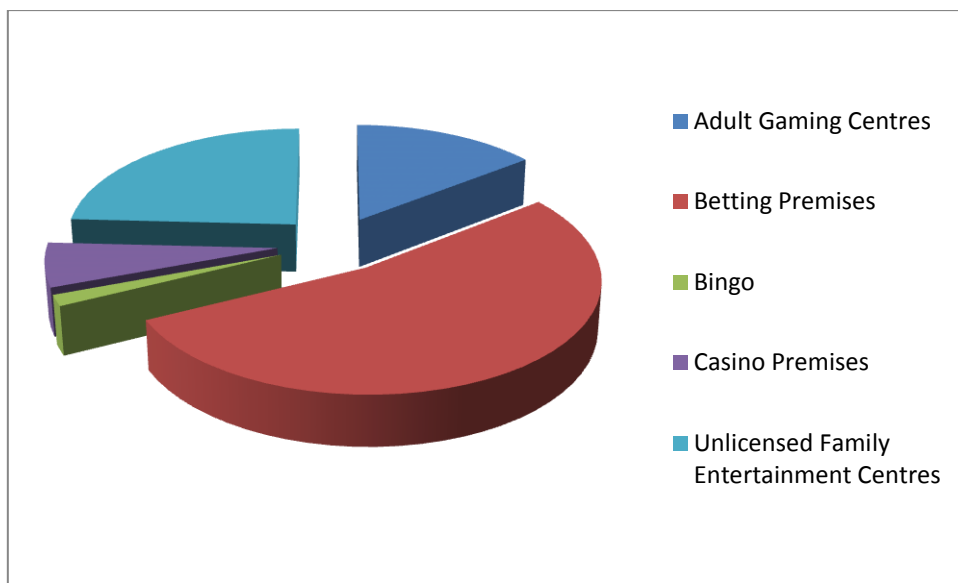

Appendix 3

WONDERLAND	21 Eastern Esplanade, Southend-On-Sea, SS1 2ER
Las Vegas Amusements	43 - 44 Marine Parade Southend on Sea
Astro City	2C Southchurch Road Southend on Sea
1st Bowl Kursaal	Eastern Esplanade Southend on Sea
Electric Avenue	16-20 Marine Parade, Southend on Sea
Monte Carlo	Marine Parade 29 - 33 Southend on Sea
New York New York	Marine Parade 23-28 Southend on Sea
Stardust	Marine Parade 36, Southend on Sea SS1.2EJ
Sunspot	Marine Parade 2-8, Southend on Sea SS1.2EJ
Happydrome	Marine Parade 52, Southend on Sea SS1.2EN
Fantasia	Eastern Esplandade, 7-10. SS1 2ER

Gambling Premises - Breakdown by Licensed type